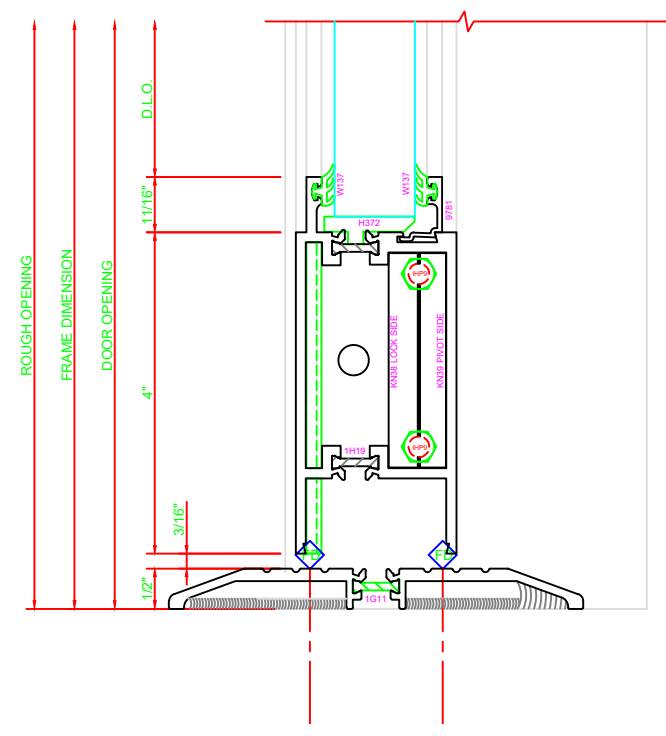

316	STILE
	S/A D202 FOR EFCO STANDARD ABH A160HD CONTINUOUS HINGE

ERASE NOTE  
STANDARD CONTINUOUS HINGE AND STILE

301	STILE
	S/A D202 FOR OFFSET PIVOTS

ERASE NOTE  
BUTT HINGES CAN NOT BE USED WITH THERMASTILE DOORS

100	TOP RAIL
	S/A D202

ERASE NOTE  
TOP RAIL FOR SURFACE CLOSERS, OR DORMA TYPE C.O.C., NOT LCN C.O.C.

200	BOTTOM RAIL
	S/A D202