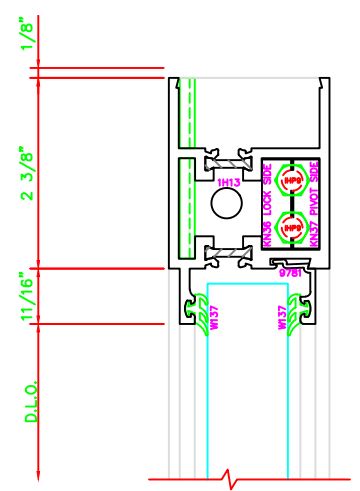

316	STILE
	S/A D202 FOR EFCO STANDARD ABH A160HD CONTINUOUS HINGE

ERASE NOTE  
STANDARD CONTINUOUS HINGE AND STILE

301	STILE
	S/A D202 FOR OFFSET PIVOTS

ERASE NOTE  
BUTT HINGES CAN NOT BE USED WITH THERMASTILE DOORS

100	TOP RAIL
	S/A D202

ERASE NOTE  
TOP RAIL FOR SURFACE CLOSERS, OR DORMA TYPE C.O.C., NOT LCN C.O.C.

200	BOTTOM RAIL
	S/A D202